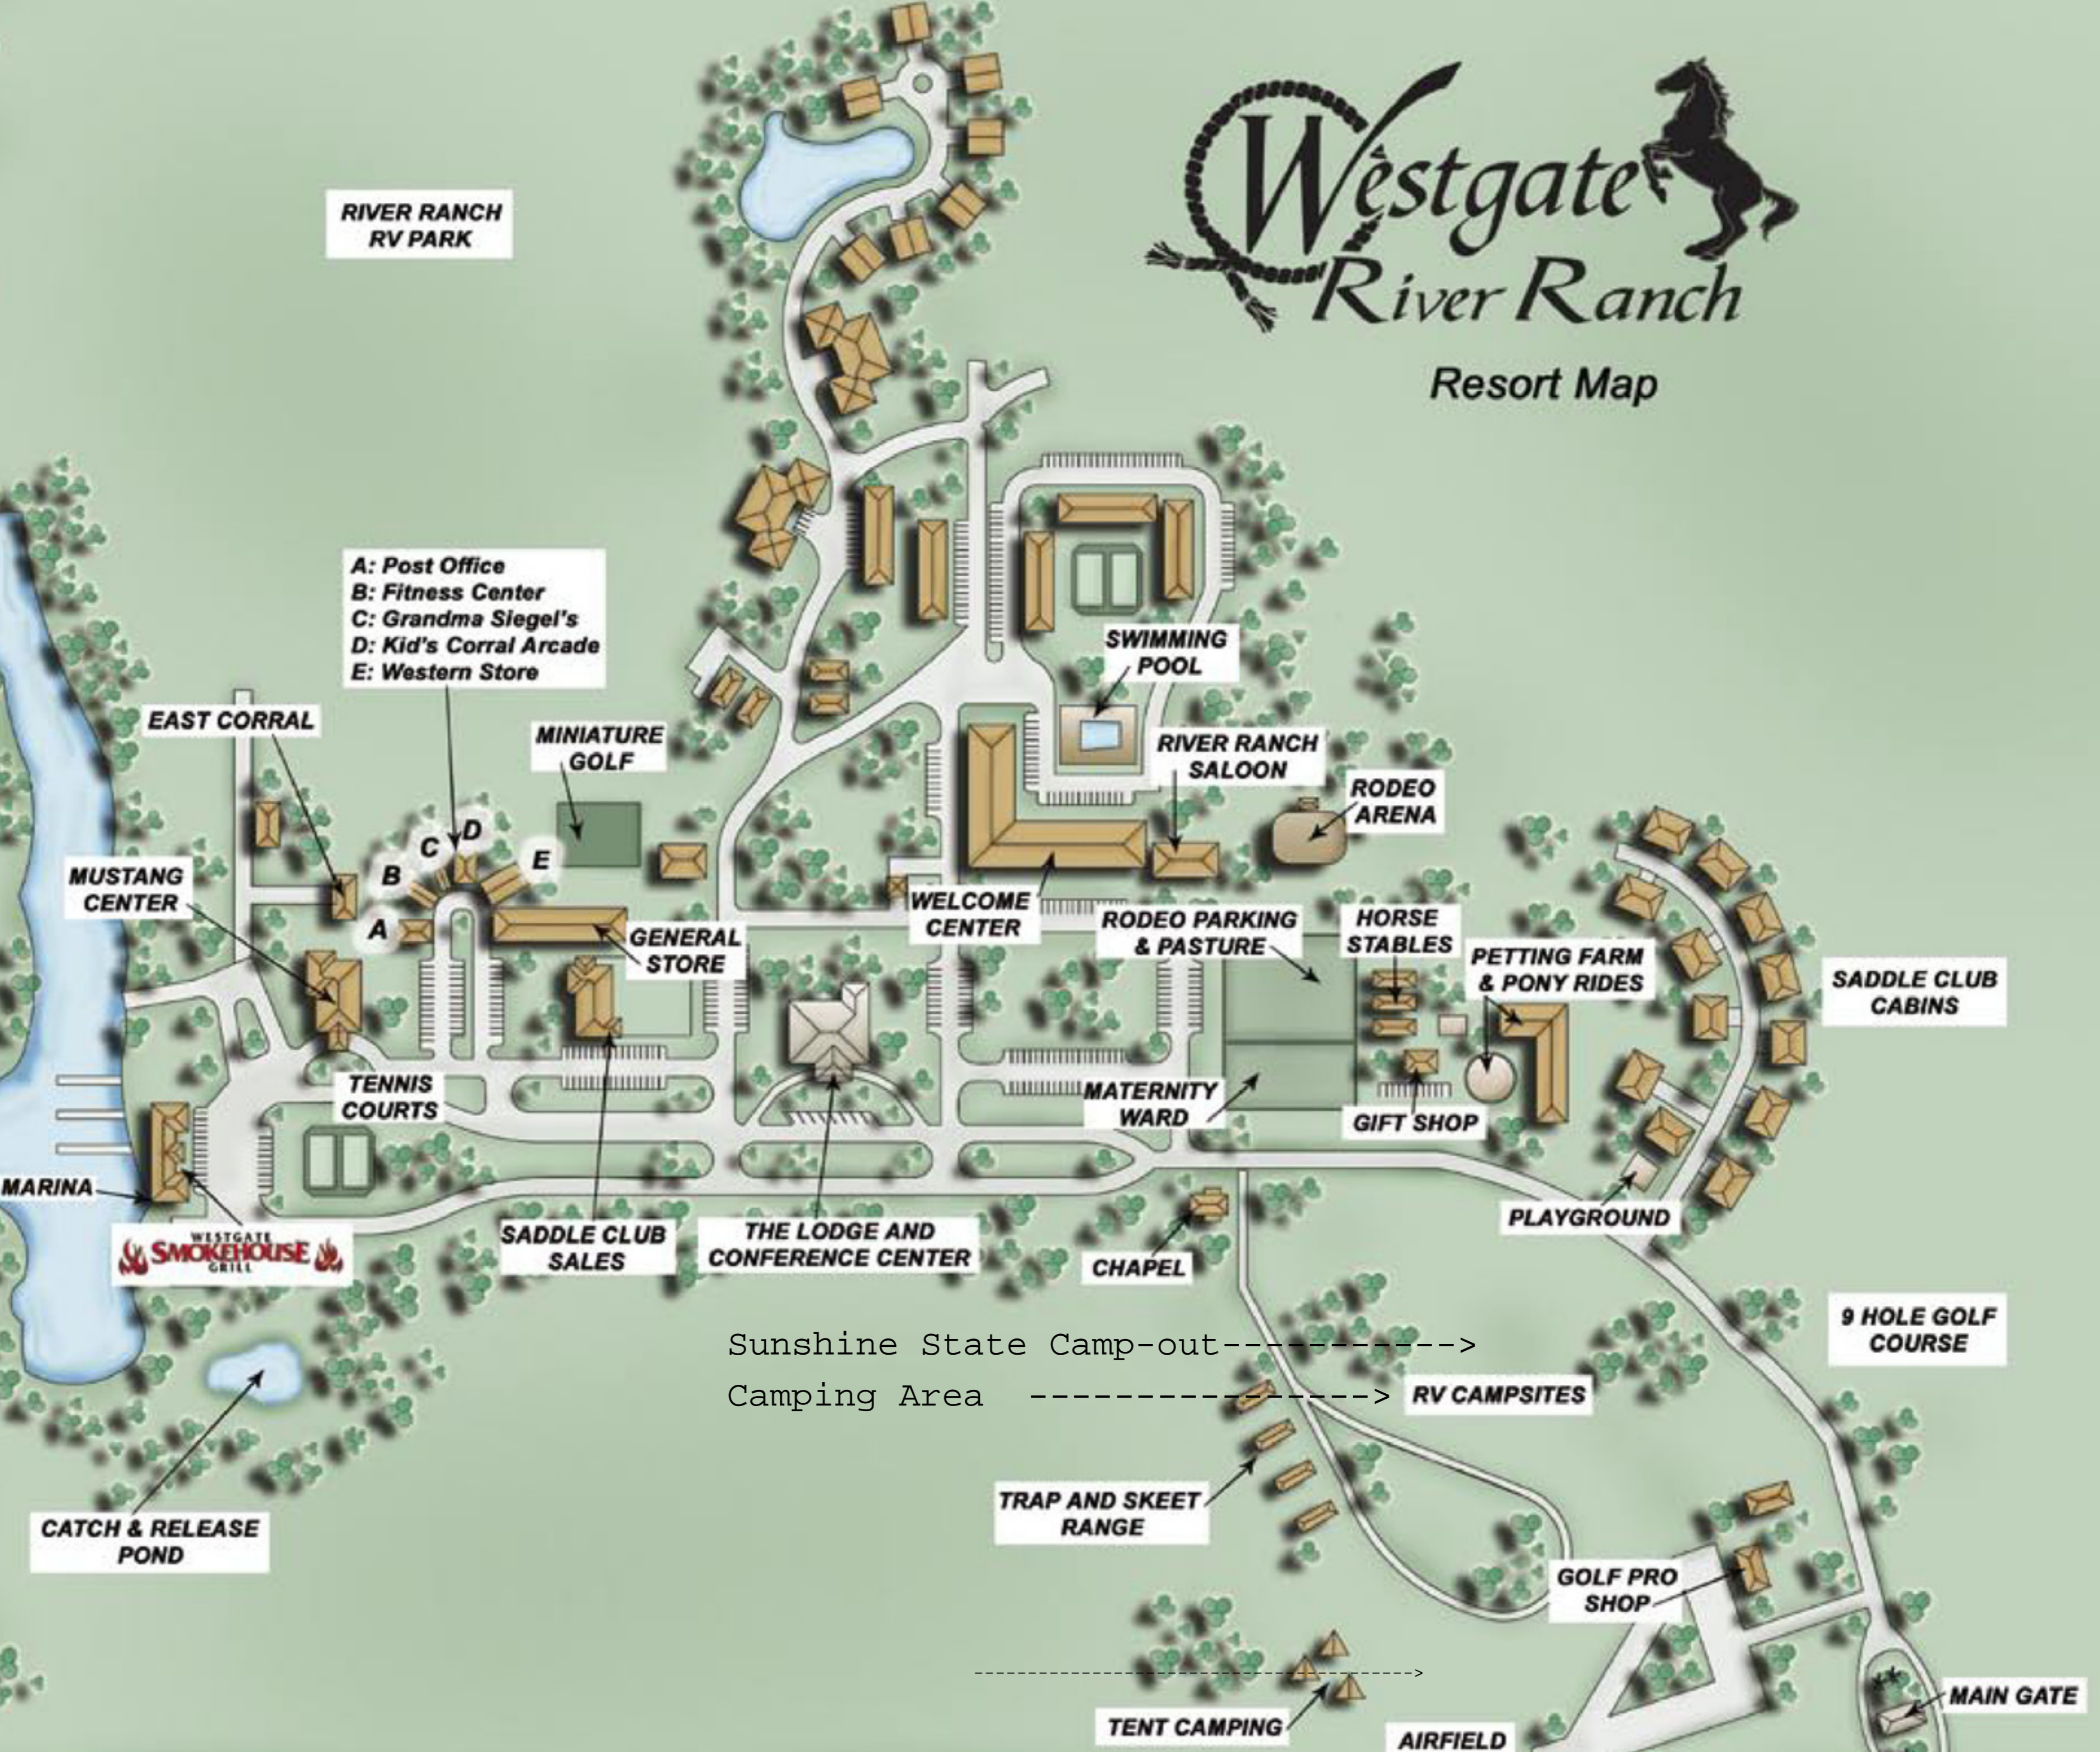

# Westgate River Ranch

## Resort Map

RIVER RANCH  
RV PARK

A: Post Office  
B: Fitness Center  
C: Grandma Siegel's  
D: Kid's Corral Arcade  
E: Western Store

EAST CORRAL

MUSTANG  
CENTER

MARINA

WESTGATE  
SMOKEHOUSE  
GRILL

CATCH & RELEASE  
POND

MATERNITY  
WARD

TRAP AND SKEET  
RANGE

TENT CAMPING

RODEO PARKING  
& PASTURE

RIVER RANCH  
SALOON

RODEO  
ARENA

HORSE  
STABLES

GIFT SHOP

AIRFIELD

PETTING FARM  
& PONY RIDES

PLAYGROUND

GOLF PRO  
SHOP

SADDLE CLUB  
CABINS

9 HOLE GOLF  
COURSE

MAIN GATE

Sunshine State Camp-out ----->